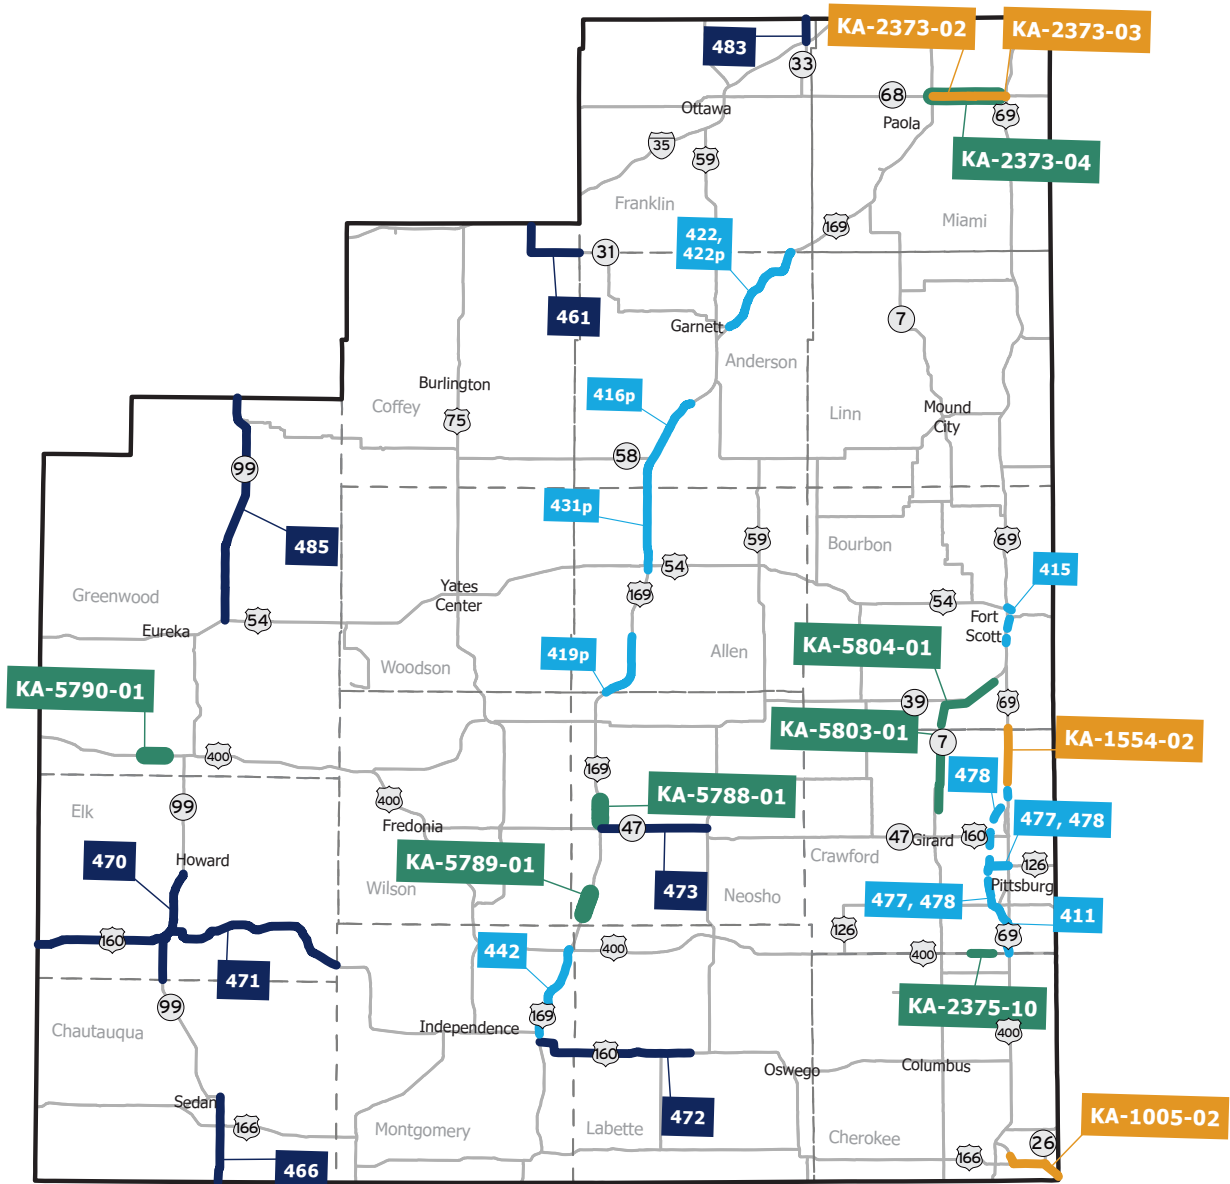

Legend

- Projects for discussion
 - 2021 Local Consult Expansion Projects
 - 2021 Local Consult Modernization Projects
 - IKE Construction Pipeline
 - Delayed T-WORKS Projects

Southeast Region Projects