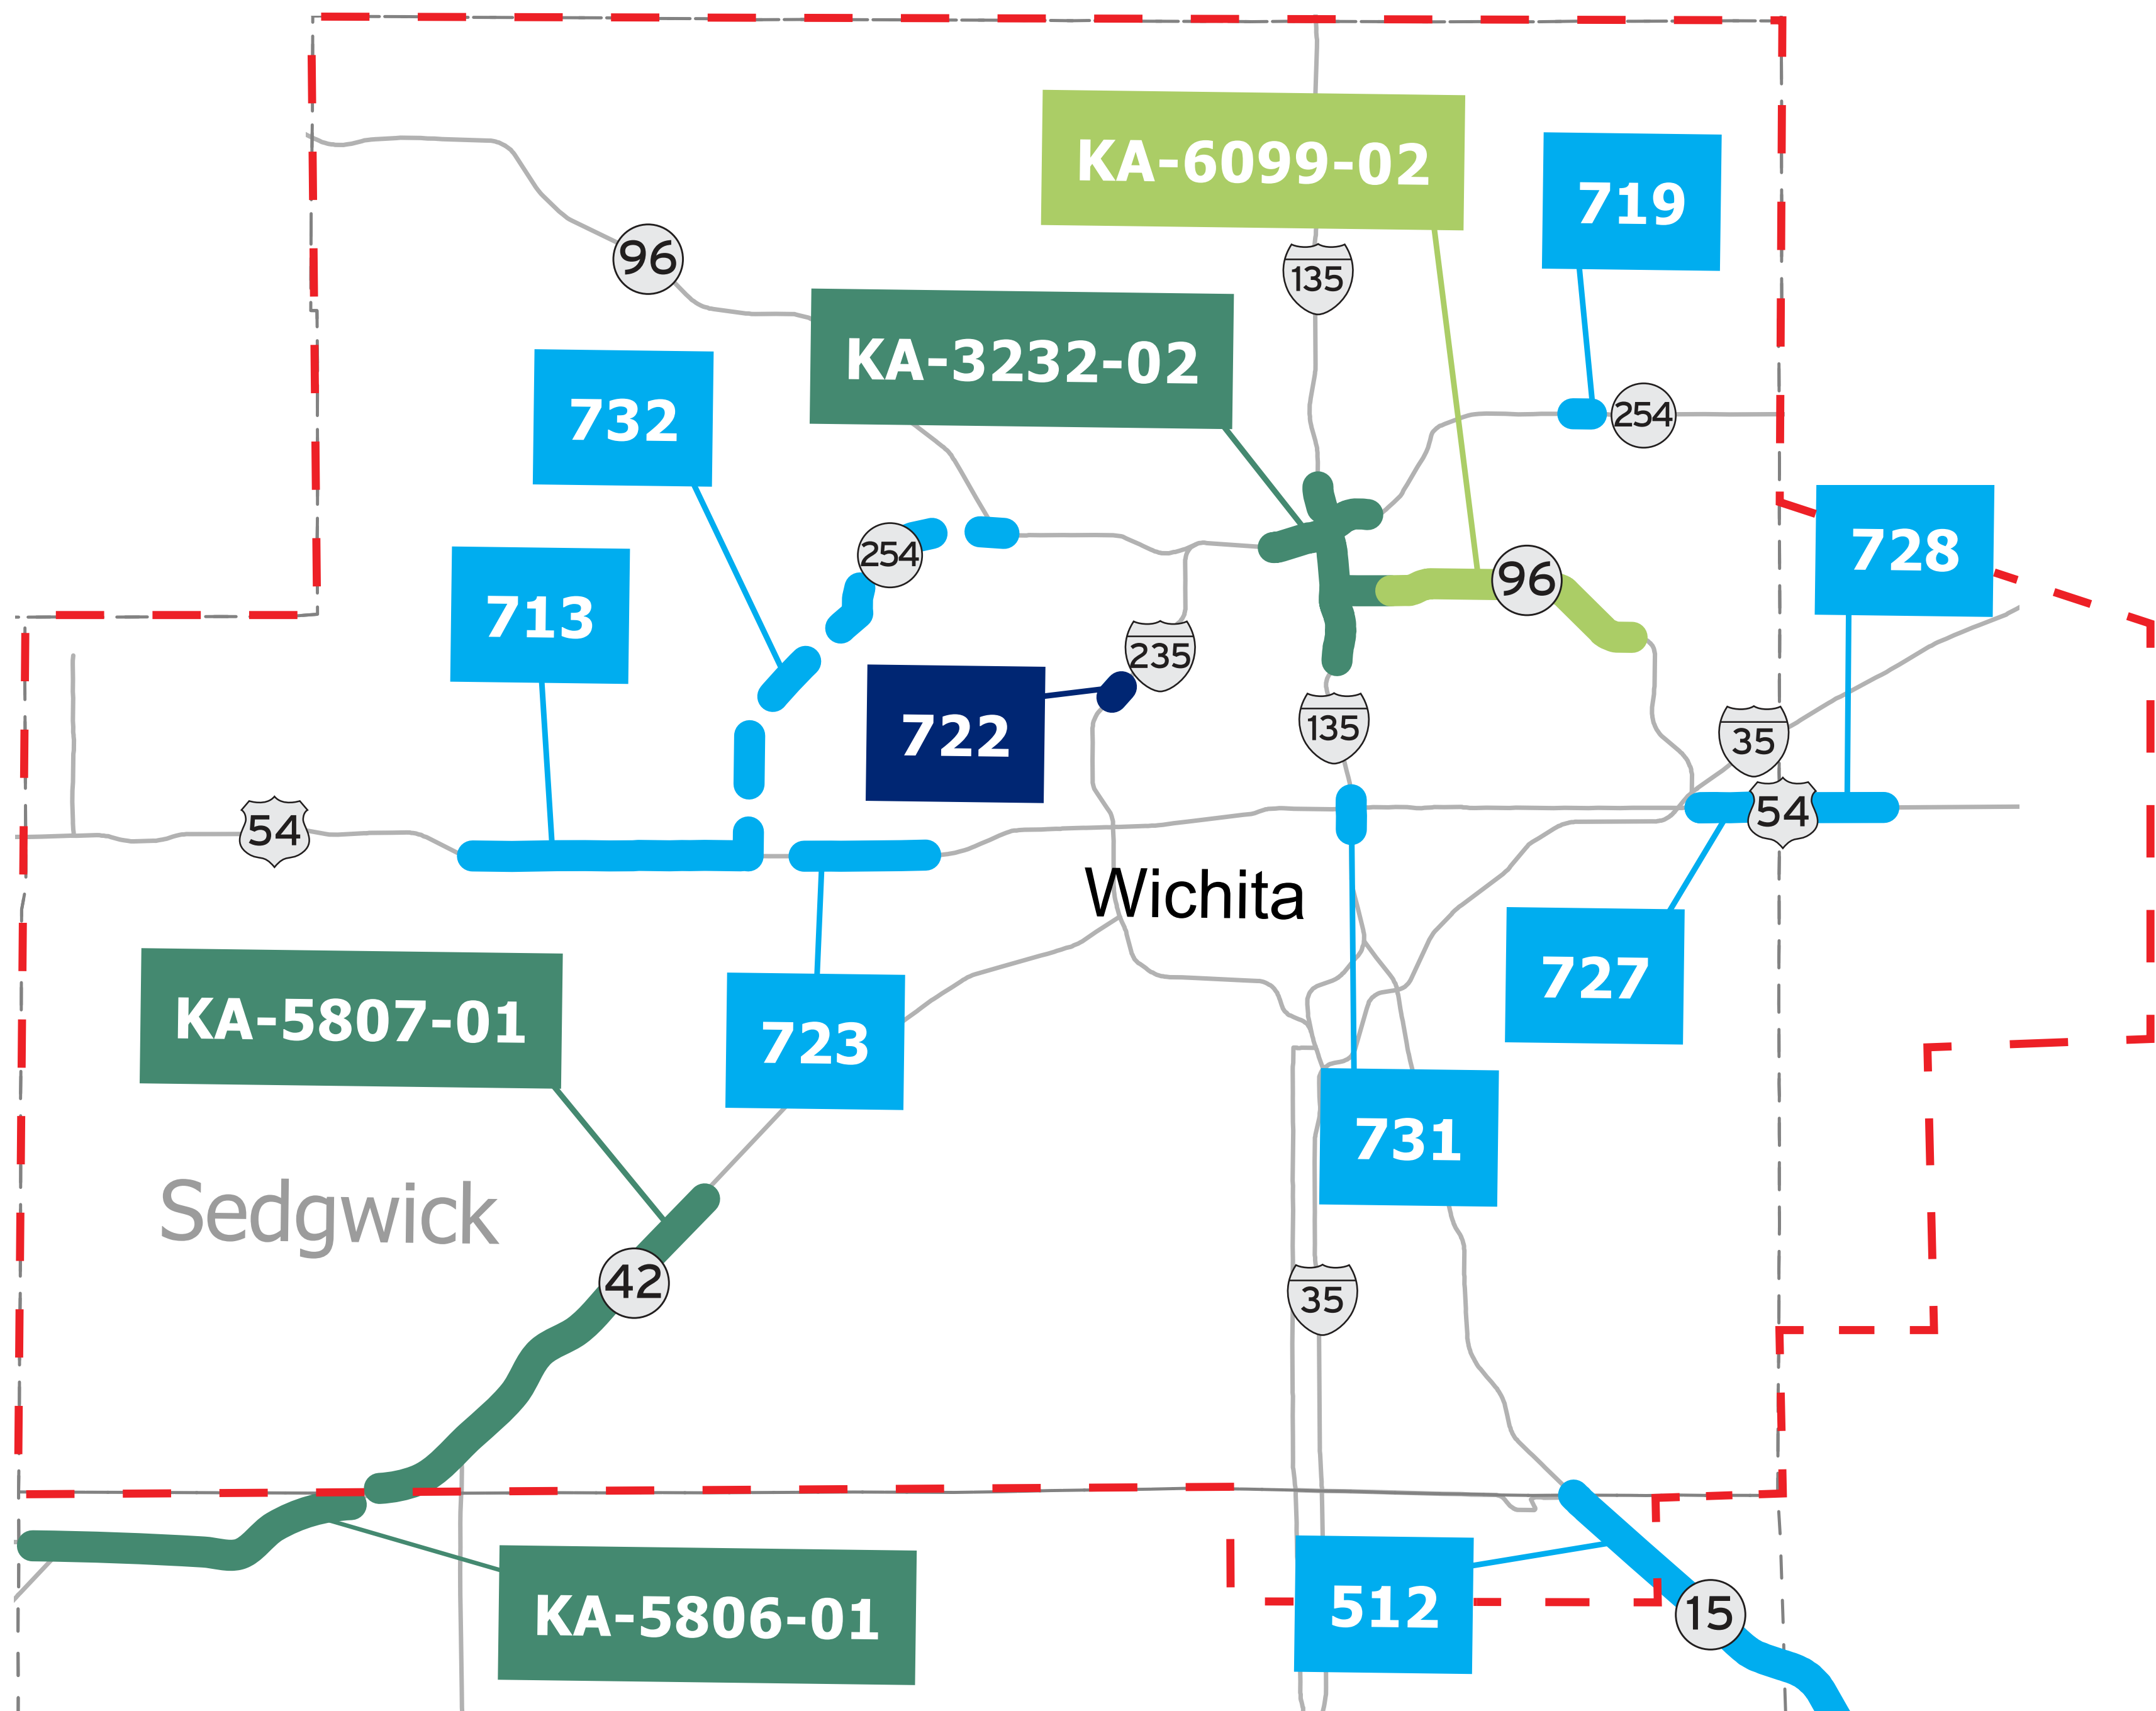

Wichita Metro Projects

Legend

- | | | |
|-------------------------|---|---|
| Projects for discussion |  2021 Local Consult Expansion Projects |  IKE Construction Pipeline |
| |  2021 Local Consult Modernization Projects |  IKE Development Pipeline |