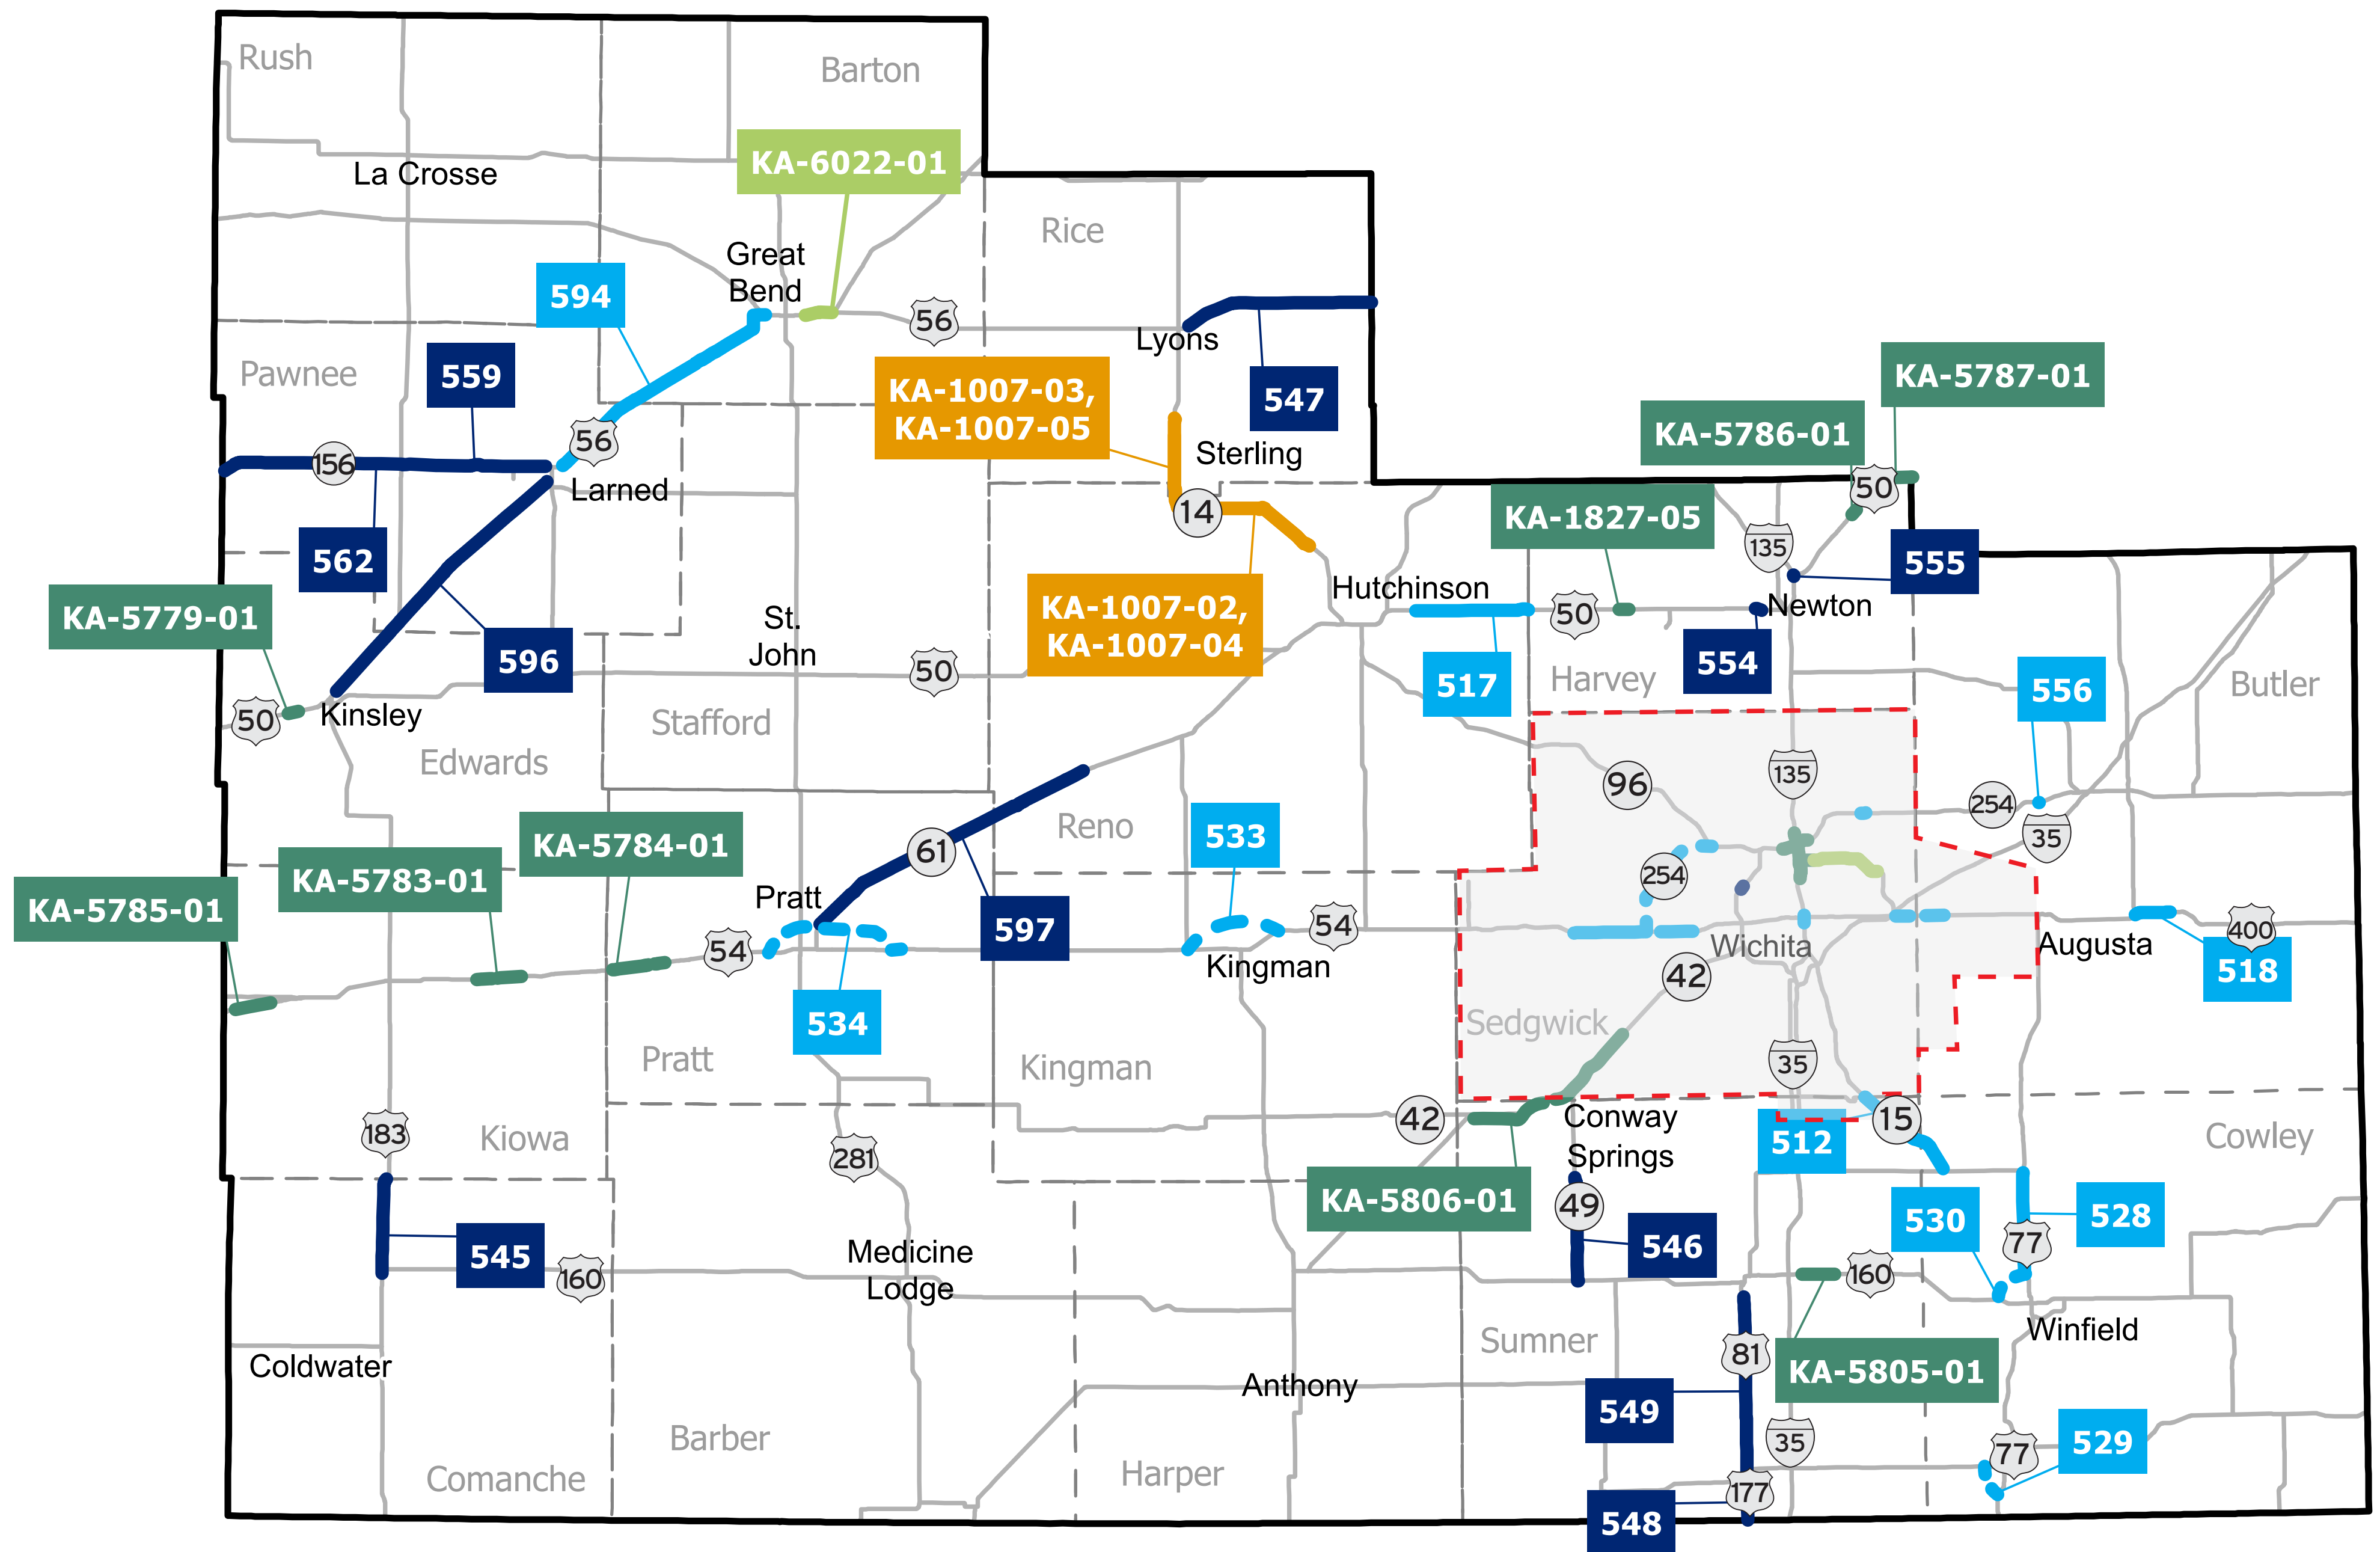

South Central Region Projects

Outside Wichita Metro

Legend

- | | | |
|-------------------------|---|---|
| Projects for discussion |  2021 Local Consult Expansion Projects |  IKE Construction Pipeline |
| |  2021 Local Consult Modernization Projects |  IKE Development Pipeline |
| |  Delayed T-WORKS Projects | |