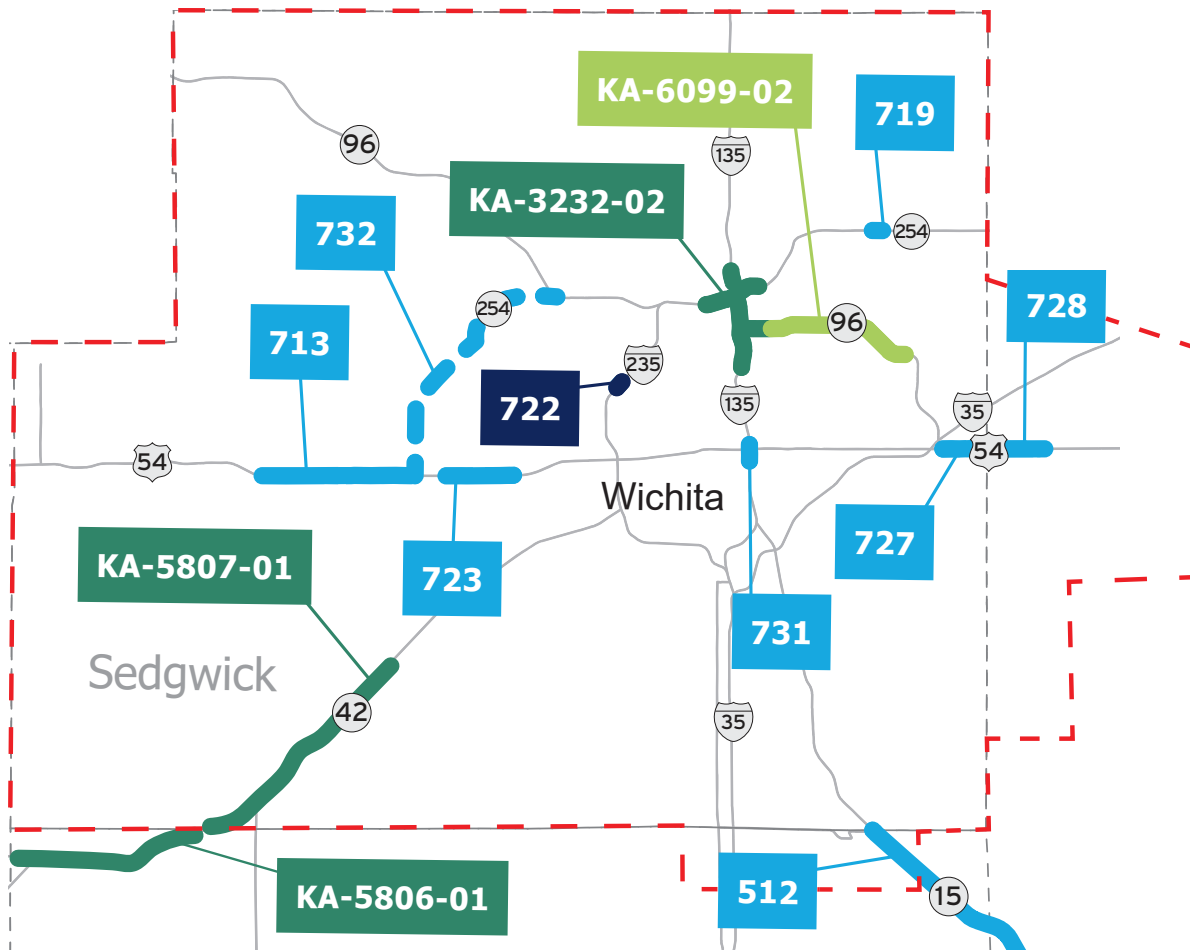

Wichita Metro Projects

Legend

- | | | |
|-------------------------|---|---------------------------|
| Projects for discussion | 2021 Local Consult Expansion Projects | IKE Construction Pipeline |
| | 2021 Local Consult Modernization Projects | IKE Development Pipeline |